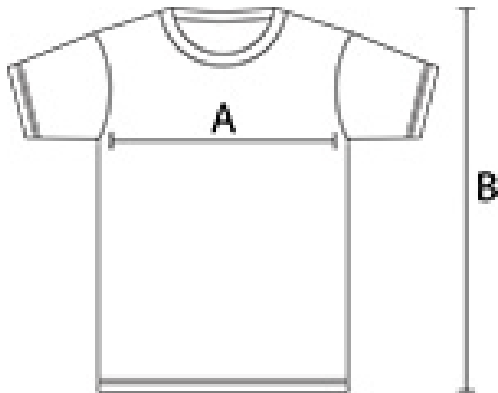

Jerzees - 363m

2x1 Ladies' Cotton Tank - 5003

100% cotton
 high-density fabric provides a superior print
 tear-away label
 shoulder-to-shoulder tape
 seamless body for wide print; seamless 1x1
 double-needle stitched hemmed sleeves an
 Ash is 98% cotton, 2% polyester; Athletic He

FULL BODY LENGTH

S	28
M	29
L	30
XL	31
2XL	32
3XL	33
4XL	34
5XL	35

BODY WIDTH

S	18
M	20
L	22
XL	24
2XL	26
3XL	28
4XL	30
5XL	32